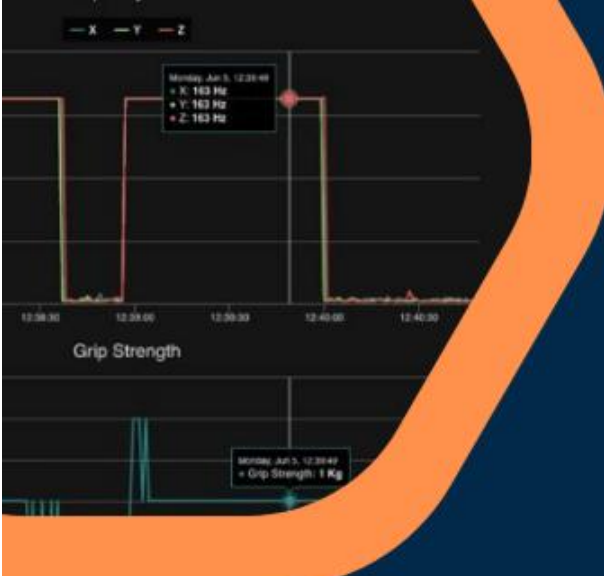

Email:

info@interactive-wear.com

Phone:

+49 8151 555060

Let's Connect!

Real-Time Data Solutions

We build platforms for sensor data acquisition and analysis.

Edge-AI for real-time, real-life monitoring. Anywhere, anytime.

Key Features

Open Architecture

APIs to integrate data into your systems, offering raw data access.

Advanced AI-Algorithms

Body monitoring and motion tracking via intelligent AI-algorithms.

Smart Textile Integration